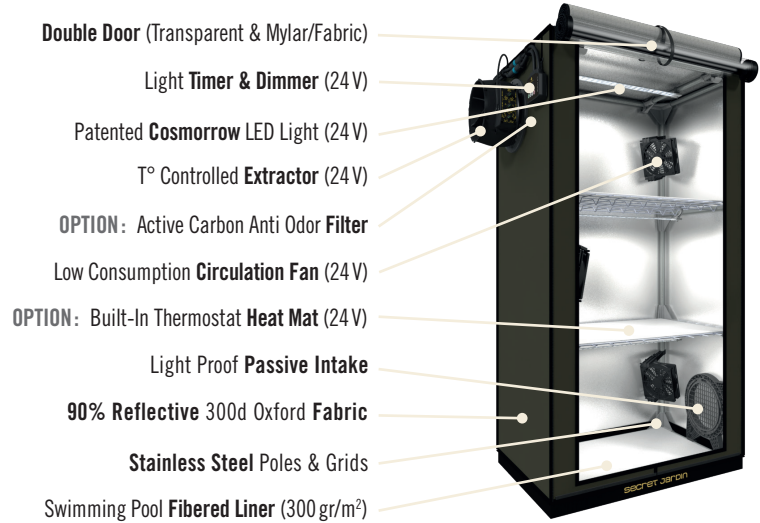

TECHNICAL SPECIFICATIONS

THE ORIGINAL 60	
Reference	GR60
Designation	The Original 60
Weight (Net)	11.5 kg
Dimensions Assembled (W x D x H)	60 x 40 x 116 cm
CONSUMPTION	
Max	140 W
Monthly	
Light	18 h/d
kWh	45 kWh
POWER & PLUGS	
Voltage	200-240 V
Frequency	50/60 Hz
Plug Type, Country	C/G Type, UE/UK
LIGHTING	
LED Bulbs	3x COP2065
Power	60 W
PPE (Bulb)	2.70 $\mu\text{mol/s/W}$
PPE	2.55 $\mu\text{mol/s/W}$
PPFD*	
Grow Area	60x40 cm
Lighting Distance	15 cm
40cm high level (1x COP2065)	<table border="1"> <tr><td>210</td><td>245</td><td>280</td><td>280</td><td>245</td><td>210</td></tr> <tr><td>245</td><td>345</td><td>400</td><td>400</td><td>345</td><td>245</td></tr> <tr><td>245</td><td>345</td><td>400</td><td>400</td><td>345</td><td>245</td></tr> <tr><td>210</td><td>245</td><td>280</td><td>280</td><td>245</td><td>210</td></tr> </table>
	PPF: 51 $\mu\text{mol/s}$ – Average PPFD: 280 $\mu\text{mol/s/m}^2$
80cm high level (2x COP2065)	<table border="1"> <tr><td>360</td><td>450</td><td>515</td><td>515</td><td>450</td><td>360</td></tr> <tr><td>450</td><td>670</td><td>780</td><td>780</td><td>670</td><td>450</td></tr> <tr><td>450</td><td>670</td><td>780</td><td>780</td><td>670</td><td>450</td></tr> <tr><td>360</td><td>450</td><td>515</td><td>515</td><td>450</td><td>360</td></tr> </table>
	PPF: 102 $\mu\text{mol/s}$ – Average PPFD: 560 $\mu\text{mol/s/m}^2$
Spectrum	Spring: Grow Spectrum
VENTILATION	
2 min cycle (filter on)	
Extractor (included)	150 m³/h
Filter (option)	100 m³/h
Fan (included)	3x MF120
HEAT MAT	
Included	–
Option	1x / 2x / 3x 20 W
OTHER	
Life Time	50 000 h

* Measured on white board

COMPLETE KIT

TEMPERATURE CONTROL VS AMBIANT T°

Depending on the ambient temperature:

15 to 25°C: The kit regulates temperature according to target.

Below 15°: Heat up incoming air, except for winter plants.

Over 25°C: Cool down incoming air, except for tropical plants.

To **boost** your plants, the **Heat Mat** is recommended for:

- **15 to 20°C** for all plants
- **15 to 25°C** for clones and seeds.

It will heat up the soil by 3°C and will automatically turn off at 24°C.

HUMIDITY CONTROL

The “**EXT MIN**” (minimum extraction) function of the extractor will ensure that relative humidity does not exceed a given level:

- **~10%:** increase humidity
  Clones, seeds, tropical plants
- **~25%:** moderate effect on humidity
  Springtime plants (growing)
- **~50%:** decrease humidity
  Summertime plants (flowering)

REFERENCE, CONSUMABLES & OPTIONS

	REFERENCE	DESIGNATION	EAN CODE
	GR60	Spring Kit 60x40x116 cm 60 W	5 425030 267905
OPTION	HM20	Heating Mat 55x35cm 20W	5 425030 267981
OPTION	DF16F100	DF16 Carbon Filter CTC80 0.4kg 100m³/h	5 425030 268070

info@secretjardin.com

Secretjardin_

Secret Jardin Official

Secret Jardin

secretjardin.com